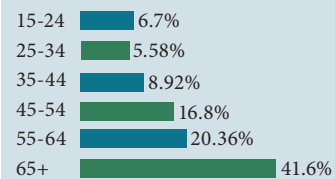

127,000 printed copies distributed with *The Mail on Sunday* on 1 April 2018.

250,000 electronic copies

Distributed in Northamptonshire, Beds, Bucks & Oxfordshire. Postcodes on page 3.

DEMOGRAPHICS

SOCIAL GRADE

AGE

GENDER

(Newsworks website 24/8/16)

Advertisement sizes

FULL PAGE

DIMENSIONS

- Height 338mm
- Width 265mm

HALF PAGE