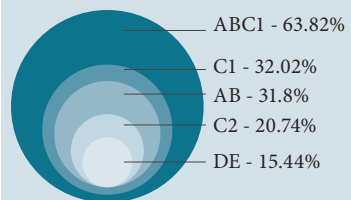

127,000 printed copies distributed with *The Mail on Sunday* on 1 April 2018.

250,000 electronic copies

Distributed in Northamptonshire, Beds, Bucks & Oxfordshire. Postcodes on page 3.

DEMOGRAPHICS

SOCIAL GRADE

AGE

GENDER

(Newsworks website 24/8/16)

Advertisement sizes

FULL PAGE

DIMENSIONS

- Height 338mm
- Width 265mm

HALF PAGE