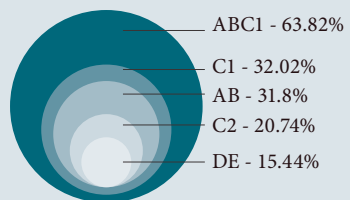

DISTRIBUTION

127,000 printed copies distributed with *The Mail on Sunday*.

250,000 electronic copies

Distributed in Northamptonshire, Beds, Bucks & Oxfordshire. Postcodes on page 3.

DEMOGRAPHICS

SOCIAL GRADE

AGE

GENDER

(Newworks website 24/8/16)

Advertisement sizes

FULL PAGE

DIMENSIONS

- Height 338mm
- Width 265mm

HALF PAGE