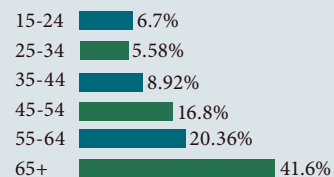

DISTRIBUTION

127,000 printed copies distributed with *The Mail on Sunday*.

250,000 electronic copies

Distributed in Northamptonshire, Beds, Bucks & Oxfordshire. Postcodes on page 3.

DEMOGRAPHICS

SOCIAL GRADE

AGE

GENDER

(Newworks website 24/8/16)

Advertisement sizes

FULL PAGE

DIMENSIONS

- Height 338mm
- Width 265mm

HALF PAGE